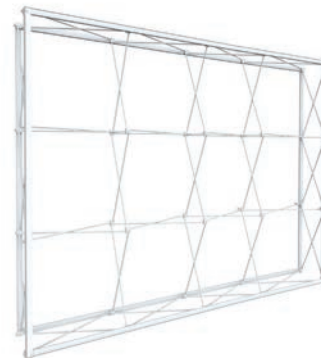

FRAME SETUP

MODULAR SYSTEM

CHANNEL BARS SETUP

DOUBLE CHANNELS
on each channel bar

GRAPHIC FLEXIBILITY

front + separate endcaps

front + endcaps included

front + right endcap

front + left endcap

back

fully wrapped

1x2 straight
80x152cm

3x2 straight
226x152cm

4x2 straight
300x152cm

STRAIGHT SYSTEMS

1x3 straight
80x226cm

2x3 straight
152x226cm

3x3 straight
226x226cm

4x3 straight
300x226cm

1x4 straight
80x300cm

2x4 straight
152x300cm

3x4 straight
226x300cm

3x4 straight
300x300cm

CURVED SYSTEMS

3x3 curved 213x226cm

(back view)

4x3 curved 282x226cm

(back view)

CUSTOMERS
FAVORITE!

Channel bars 1 section

Channel bars 2 section

Channel bars 3 section