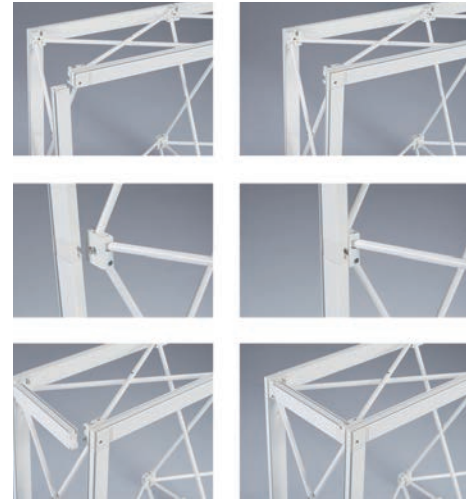

FRAME SETUP

MODULAR SYSTEM

CHANNEL BARS SETUP

DOUBLE CHANNELS
on each channel bar

GRAPHIC FLEXIBILITY

front + separate endcaps

front + endcaps included

front + right endcap

front + left endcap

back

fully wrapped

1x2 straight
80x152cm

3x2 straight
226x152cm

4x2 straight
300x152cm

STRAIGHT SYSTEMS

1x3 straight
80x226cm

3x3 curved 213x226cm

(back view)

4x3 curved 282x226cm

(back view)

CUSTOMERS
FAVORITE!

Channel bars 1 section

Channel bars 2 section

Channel bars 3 section