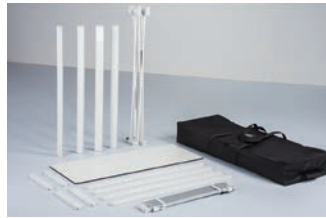

Trolley bag

ACCESSORIES
Monitor bracket and shelf

COUNTER

Standard textile counter
and backlit counter

200x100x38cm

100x100x38cm

BACKLIT COUNTER

BACKLIT
Lighting popup wall

Connect popups left to right
with straight connectors

Top to bottom or back to front connection

L connector outside

Build L wall or bridge
with L connectors

L connector

Straight connector

L connector inside