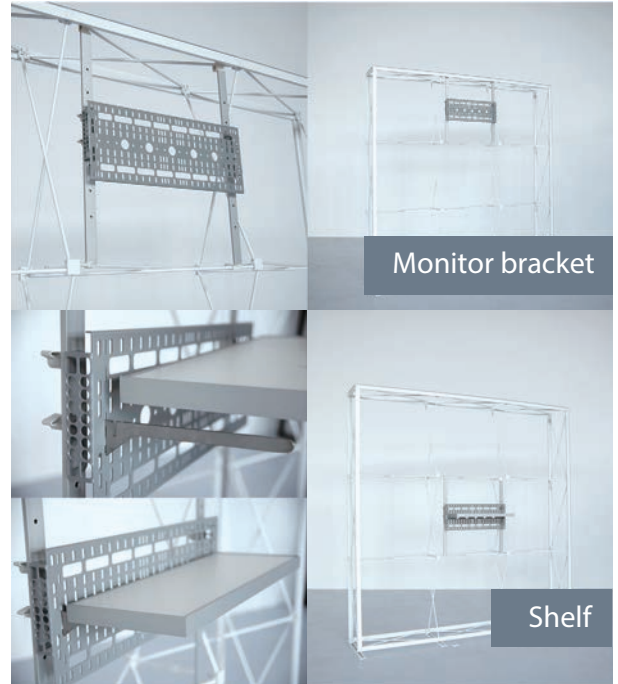

3x3 curved 213x226cm

(back view)

4x3 curved 282x226cm

(back view)

CUSTOMERS
FAVORITE!

Channel bars 1 section

Channel bars 2 section

Channel bars 3 section

Channel bars 4 section

Endcap channel bar

ACCESSORIES

Channel bars

ACCESSORIES
Spot light connector

Foot

Canvas bag

ACCESSORIES
Bags and foot

Trolley bag

ACCESSORIES
Monitor bracket and shelf

COUNTER

Standard textile counter
and backlit counter

200x100x38cm

100x100x38cm

BACKLIT COUNTER

BACKLIT
Lighting popup wall