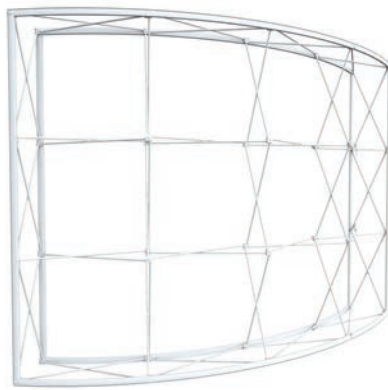

front + left endcap

back

fully wrapped

1x2 straight
80x152cm

3x2 straight
226x152cm

4x2 straight
300x152cm

STRAIGHT SYSTEMS

1x3 straight
80x226cm

2x3 straight
152x226cm

3x3 straight
226x226cm

4x3 straight
300x226cm

1x4 straight
80x300cm

2x4 straight
152x300cm

3x4 straight
226x300cm

3x4 straight
300x300cm

CURVED SYSTEMS

3x3 curved 213x226cm

(back view)

4x3 curved 282x226cm

(back view)

CUSTOMERS
FAVORITE!

Channel bars 1 section

Channel bars 2 section

Channel bars 3 section