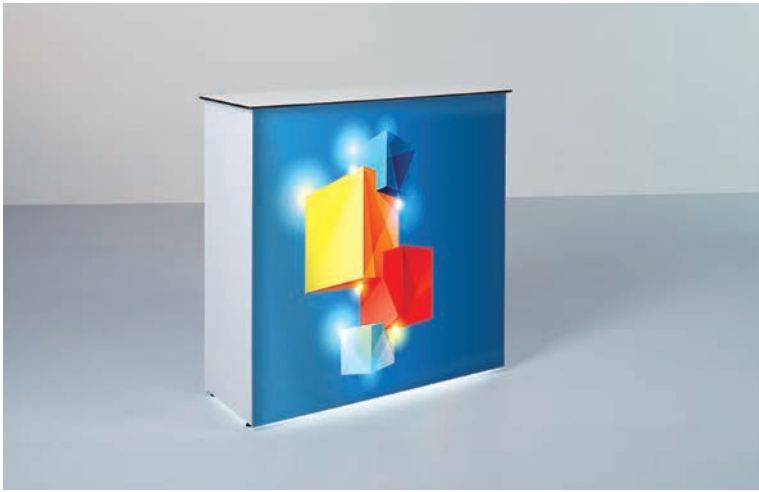

Trolley bag

ACCESSORIES
Monitor bracket and shelf

COUNTER

Standard textile counter
and backlit counter

200x100x38cm

100x100x38cm

BACKLIT COUNTER

BACKLIT
Lighting popup wall