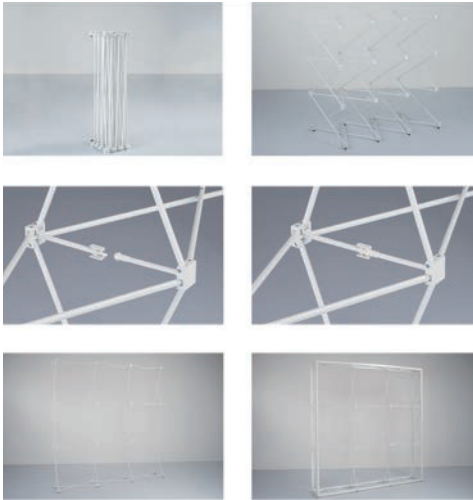

YOUR
LOGO

YOUR
LOGO

MODULAR SOLUTIONS

BACKWALL

MODULAR SOLUTION

BACKLIT

SILICONE EDGE TEXTILE BACKWALL

INSTALLATION

FRAME SETUP

MODULAR SYSTEM

CHANNEL BARS SETUP

DOUBLE CHANNELS
on each channel bar

GRAPHIC FLEXIBILITY

front + separate endcaps

front + endcaps included

front + right endcap

front + left endcap

back

fully wrapped

1x2 straight
80x152cm

3x2 straight
226x152cm

4x2 straight
300x152cm

STRAIGHT SYSTEMS

1x3 straight
80x226cm

3x3 curved 213x226cm

(back view)

4x3 curved 282x226cm

(back view)

CUSTOMERS
FAVORITE!

Channel bars 1 section

Channel bars 2 section

Channel bars 3 section