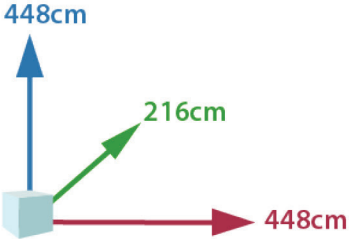

INSPIRATIONS