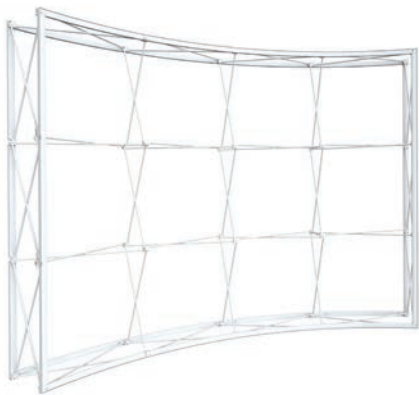

FRAME SETUP

MODULAR SYSTEM

CHANNEL BARS SETUP

DOUBLE CHANNELS
on each channel bar

GRAPHIC FLEXIBILITY

front + separate endcaps

front + endcaps included

front + right endcap

front + left endcap

back

fully wrapped

1x2 straight
80x152cm

3x2 straight
226x152cm

4x2 straight
300x152cm

STRAIGHT SYSTEMS

1x3 straight
80x226cm

2x3 straight
152x226cm

3x3 straight
226x226cm

4x3 straight
300x226cm

1x4 straight
80x300cm

2x4 straight
152x300cm

3x4 straight
226x300cm

3x4 straight
300x300cm

CURVED SYSTEMS

3x3 curved 213x226cm

(back view)

4x3 curved 282x226cm

(back view)

CUSTOMERS
FAVORITE!

Channel bars 1 section

Channel bars 2 section

Channel bars 3 section