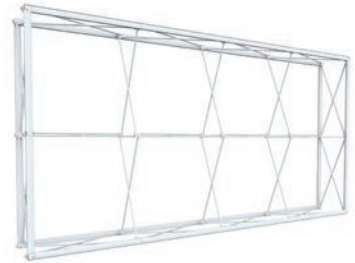

FRAME SETUP

MODULAR SYSTEM

CHANNEL BARS SETUP

DOUBLE CHANNELS
on each channel bar

GRAPHIC FLEXIBILITY

front + separate endcaps

front + endcaps included

front + right endcap

front + left endcap

back

fully wrapped

1x2 straight
80x152cm

3x2 straight
226x152cm

4x2 straight
300x152cm

STRAIGHT SYSTEMS

1x3 straight
80x226cm

2x3 straight
152x226cm

3x3 straight
226x226cm

4x3 straight
300x226cm

1x4 straight
80x300cm

2x4 straight
152x300cm

3x4 straight
226x300cm

3x4 straight
300x300cm

CURVED SYSTEMS

3x3 curved 213x226cm

(back view)

4x3 curved 282x226cm

(back view)

CUSTOMERS
FAVORITE!

Channel bars 1 section

Channel bars 2 section

Channel bars 3 section